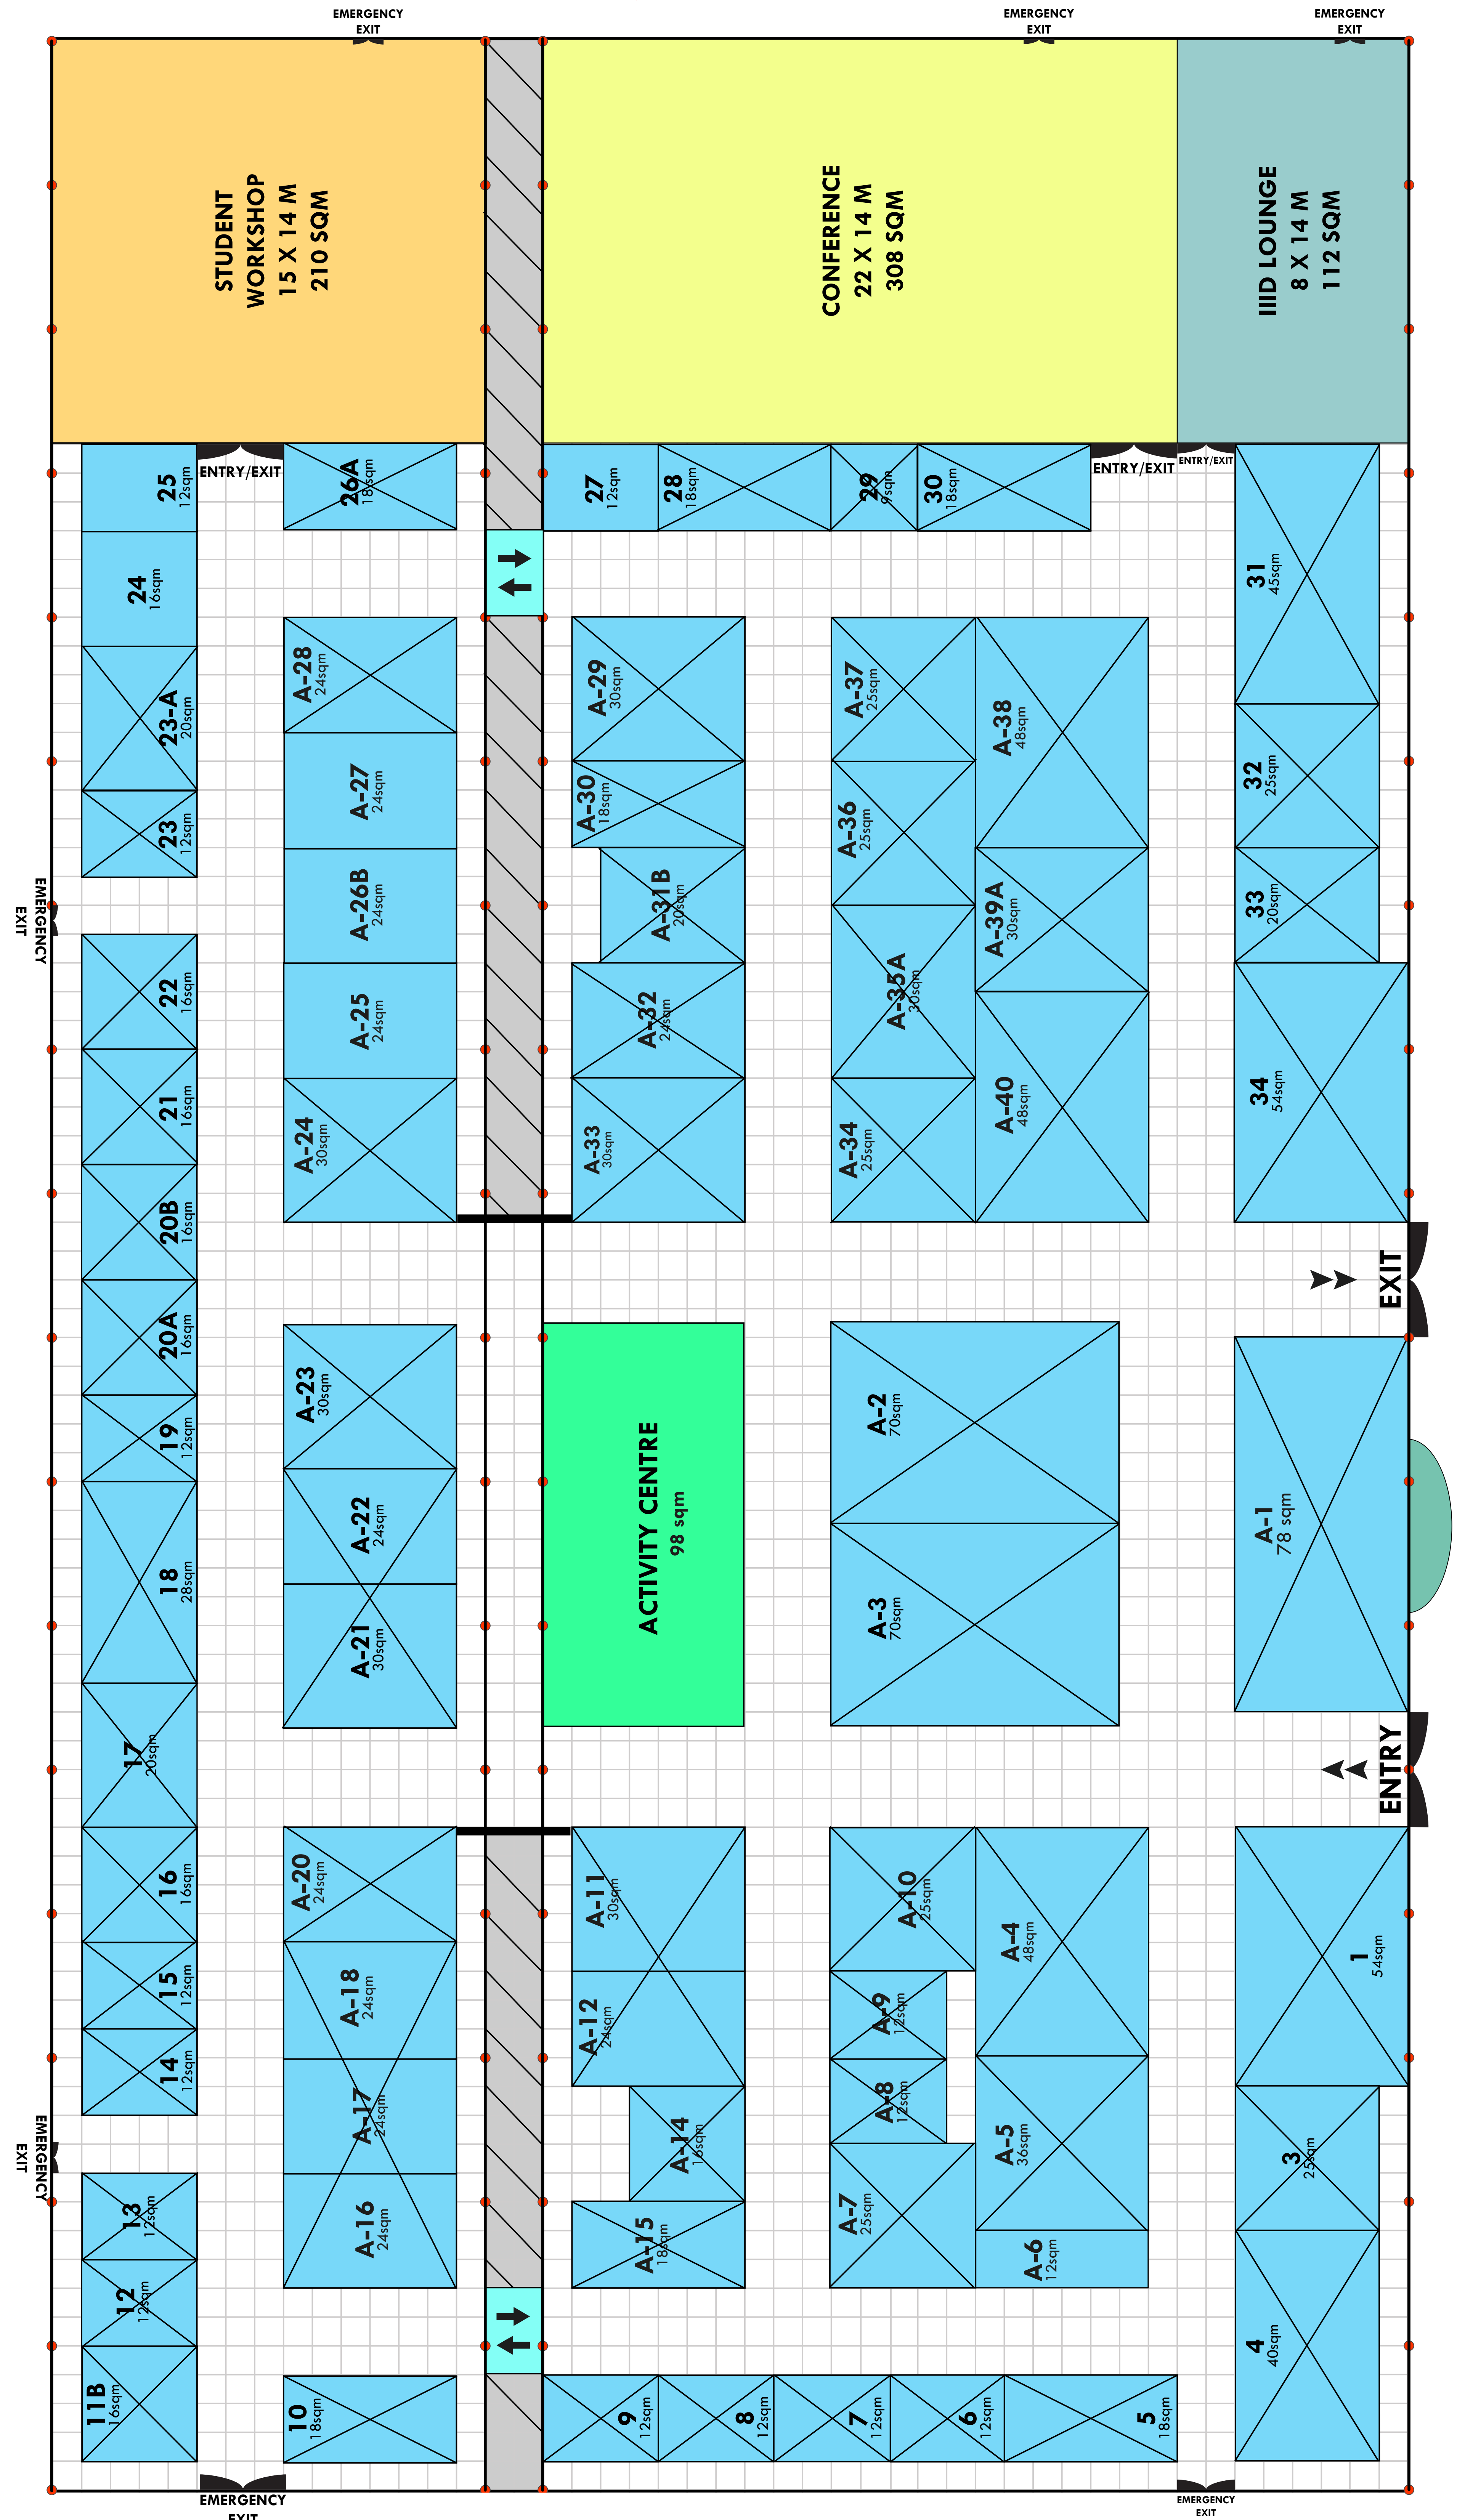

No.	Company Name	Size
1	Oyster Bath Concepts	54 Sqm
3	SIS Group	25 Sqm
4	Alstone	40 Sqm
5	Assa Abloy - Enox	18 Sqm
7	Roca Bathroom Products - Registration Sponsor	12 Sqm
9	GreenPly	12 Sqm
10	Assa Abloy - Yale	18 Sqm
11-B	Epson	16 Sqm
12	Sylvan Ply	12 Sqm
14	MSL AV Solutions	12 Sqm
15	Maa Vaishno Steel Works	12 Sqm
16	Fenesta	16 Sqm
18	Greenplast India - Kommerling	28 Sqm
19	Mega Infratech	12 Sqm
20-A	Aquatech	16 Sqm
20-B	Austin Ply	16 Sqm
21	Colston - Pragati Enterprises	16 Sqm
22	Taiton	16 Sqm
23	Four Sided Interior	12 Sqm
23-A	ECE Elevators	20 Sqm
26A	Impac Lift	18 Sqm
28	Heron India	18 Sqm
29	Knauf Ceiling Products - Session Sponsor	09 Sqm
30	Ventura International	18 Sqm
31	Ozone Overseas	40 Sqm
32-B	Sarna Marbles - Gala Dinner Sponsor	25 Sqm
33	Sarna Marbles - Gala Dinner Sponsor	20 Sqm
34	Franke-Faber	54 Sqm
A1	Havells - Principal Sponsor	78 Sqm
A2	Ashoka Glass + Smart Window	70 Sqm
A3	Garg Ply	70 Sqm
A4	Becker Kitchen	48 Sqm
A5	Artisticks	36 Sqm
A7	Nexion - Co-sponsor	25 Sqm
A10	Merino Ply	25 Sqm
A11	Pare Innovation	30 Sqm
A12	Pare Innovation	24 Sqm
A20	Window World	24 Sqm
A21	Light Gallery	30 Sqm
A22	Light Gallery	24 Sqm
A23	Wadhawa Enterprises	30 Sqm
A24	Bhadawar Furniture	30 Sqm
A28	Ashirvad Pipes - Powered By Sponsor	24 Sqm
A29	Grazia	30 Sqm
A30	MRF Paints	18 Sqm
A32	Birla Corporation - Associate Sponsor	24 Sqm
A34	Philips - Co-sponsor	25 Sqm
A35-A	Midas Electronics	30 Sqm
A36	Rolex Elevators	25 Sqm
A37	Rolex Elevators	25 Sqm
A38	Tostem / Spectrum	48 Sqm
A40	Mega Concrete	48 Sqm

IIID Design Confluence and Showcase

Lucknow, 17-19 March 2023

Status as on 11 Mar. 2023